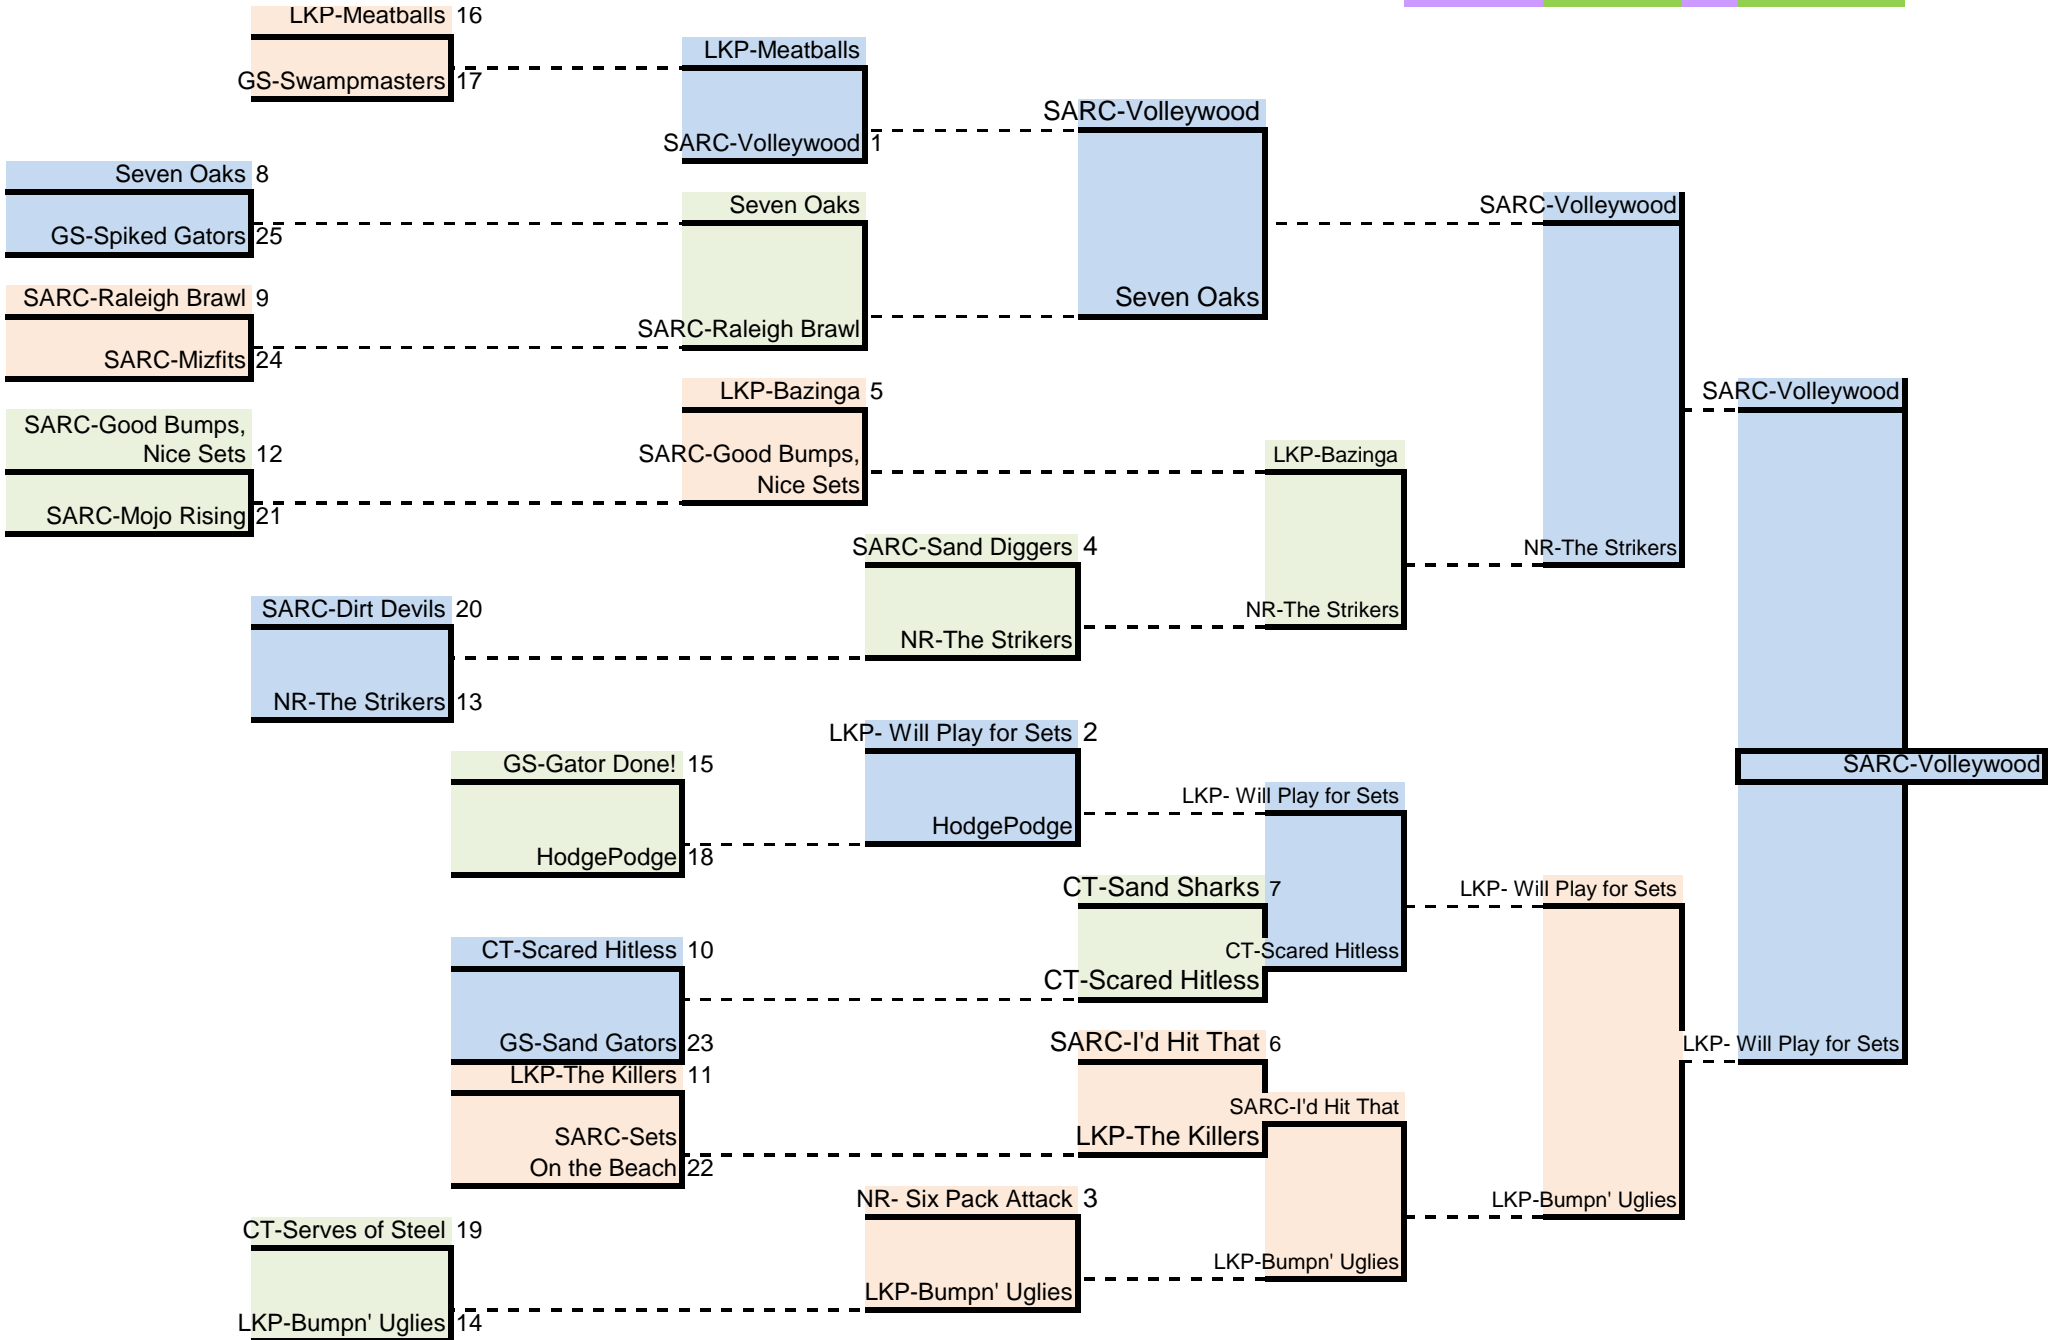

Standings After 3 Weeks-

Championship							2nd Tie Break- Point
Seed	Team	Night 1	Night 2	Night 3	Overall	1st Tie Break	Differential of all games *
1	SARC-Volleywood	3-0	4-0	4-0	11-0		125
2	LKP- Will Play for Sets	3-0	4-0	3-1	10-1	didn't play each other- use pts	110
3	NR- Six Pack Attack	2-1	4-0	4-0	10-1	didn't play each other- use pts	100
4	SARC-Sand Diggers	3-0	3-1	3-1	9-2	S Diggers beat Bazinga	74
5	LKP-Bazinga	2-1	4-0	3-1	9-2	lost to S Diggers	61
6	SARC-I'd Hit That	3-0	2-2	3-1	8-3	I'd Hit That beat Sharks	34
7	CT-Sand Sharks	2-1	3-1	3-1	8-3	lost to I'd Hit That	51
8	Seven Oaks	1-2	3-1	3-1	7-4	5 way tie- didn't all play each- use pts	63
9	SARC-Raleigh Brawl	2-1	3-1	2-2	7-4	5 way tie- didn't all play each- use pts	40
10	CT-Scared Hitless	2-1	3-1	2-2	7-4	5 way tie- didn't all play each- use pts	39
11	LKP-The Killers	2-1	1-3	4-0	7-4	5 way tie- didn't all play each- use pts	29
12	SARC-Good Bumps,Nice Sets	2-1	2-2	3-1	7-4	5 way tie- didn't all play each- use pts	12
13	NR-The Strikers	1-2	3-1	2-2	6-5	didn't play each other- use pts	41
14	LKP-Bumpn' Uglier	2-1	2-2	2-2	6-5	didn't play each other- use pts	5
15	GS-Gator Done!	2-1	2-2	1-3	5-6		-21
16	LKP-Meatballs	1-2	0-4	3-1	4-7		-36
17	GS-Swampmasters	0-3	1-3	2-2	3-8	3 played each other- SM won both	-55
18	HodgePodge	2-1	0-4	1-3	3-8	HodgeP beat Steel, lost to SM	-40
19	CT-Serves of Steel	1-2	2-2	0-4	3-8	3 played each other- Steel lost both	-59
20	SARC-Dirt Devils	0-3	1-3	1-3	2-9	didn't play each other- use pts	-65
21	SARC-Mojo Rising	1-2	1-3	0-4	2-9	didn't play each other- use pts	-91
22	SARC-Sets On the Beach	1-2	0-4	0-4	1-10	4 way tie- didn't all play each- use pts	-55
23	GS-Sand Gators	0-3	0-4	1-3	1-10	4 way tie- didn't all play each- use pts	-97
24	SARC-Mizfits**	0-4	1-3	0-4	1-11	4 way tie- didn't all play each- use pts	-118
25	GS-Spiked Gators	0-3	1-3	0-4	1-10	4 way tie- didn't all play each- use pts	-135